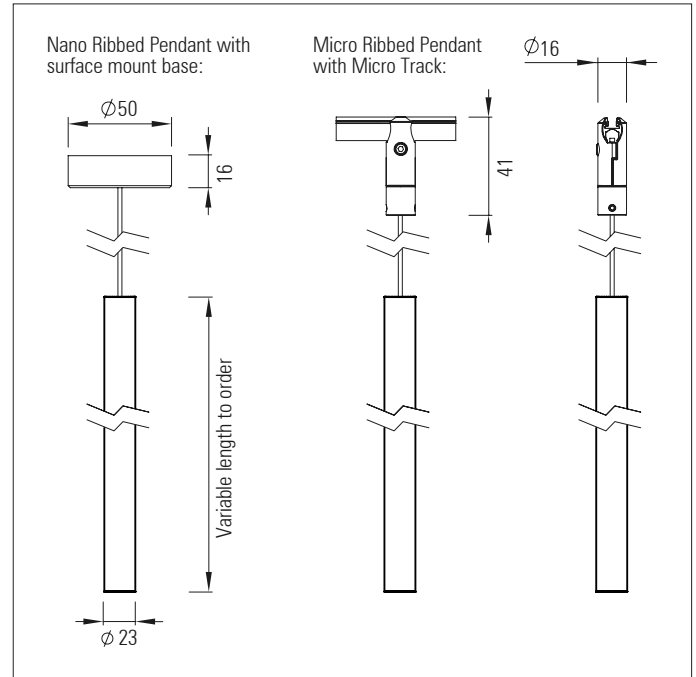

Micro Pendant System IP20

Nano Ribbed Pendant

Miniature interior 3 Watt LED pendant

Nano Ribbed Pendant

Miniature interior 3 Watt LED pendant

Product description:

Miniature pendant designed to be used in a wide variety of hospitality and residential applications where the quality and control of light is of high importance

The Micro Track is available in polished chrome, dark chrome or satin chrome and is available in straight or curved lengths to order - up to 2.5 mtrs

A range of decorative cable options are available

Various dimming options available: 1 - 10, DALI, DMX

Up to 300 Lumens per pendant

LED / lens matrix	CREE XP-E LED with Tina2 lens	CREE XP-G LED with Tina2 lens
Diffused spot (D)	12 °	17 °
Real spot (RS)	11 °	15 °
Medium (M)	31 °	30 °
Wide (W)	50 °	57 °
Wide (WW)	N/A	N/A
Wide (WWW)	N/A	N/A
Elliptical (O)	32+14 °	35+16 °

Product Code	IP	LED Type	Colour Temp. (K)	CRI	Optics (°)	Mounting Type	Body & surface mount base finish	Length of cable (mm)	Cable colour
NANO RIBBED PENDANT IP20	20	Cree: XPE XPG XQE Osram: Oslon	27=2,700k 30=3,000k 35=3,500k 40=4,000k 45=4,500k 50=5,000k	Cree: 80 90 Osram: 95	Ledil: Tina	Surface - mount base Micro Track Custom	Anodized: Black White Silver Other colour - options available Any RAL powder coat	3mm Ø cable: 100mm - 6000mm	Black White Clear Blue Red Grey Green Other colours on request